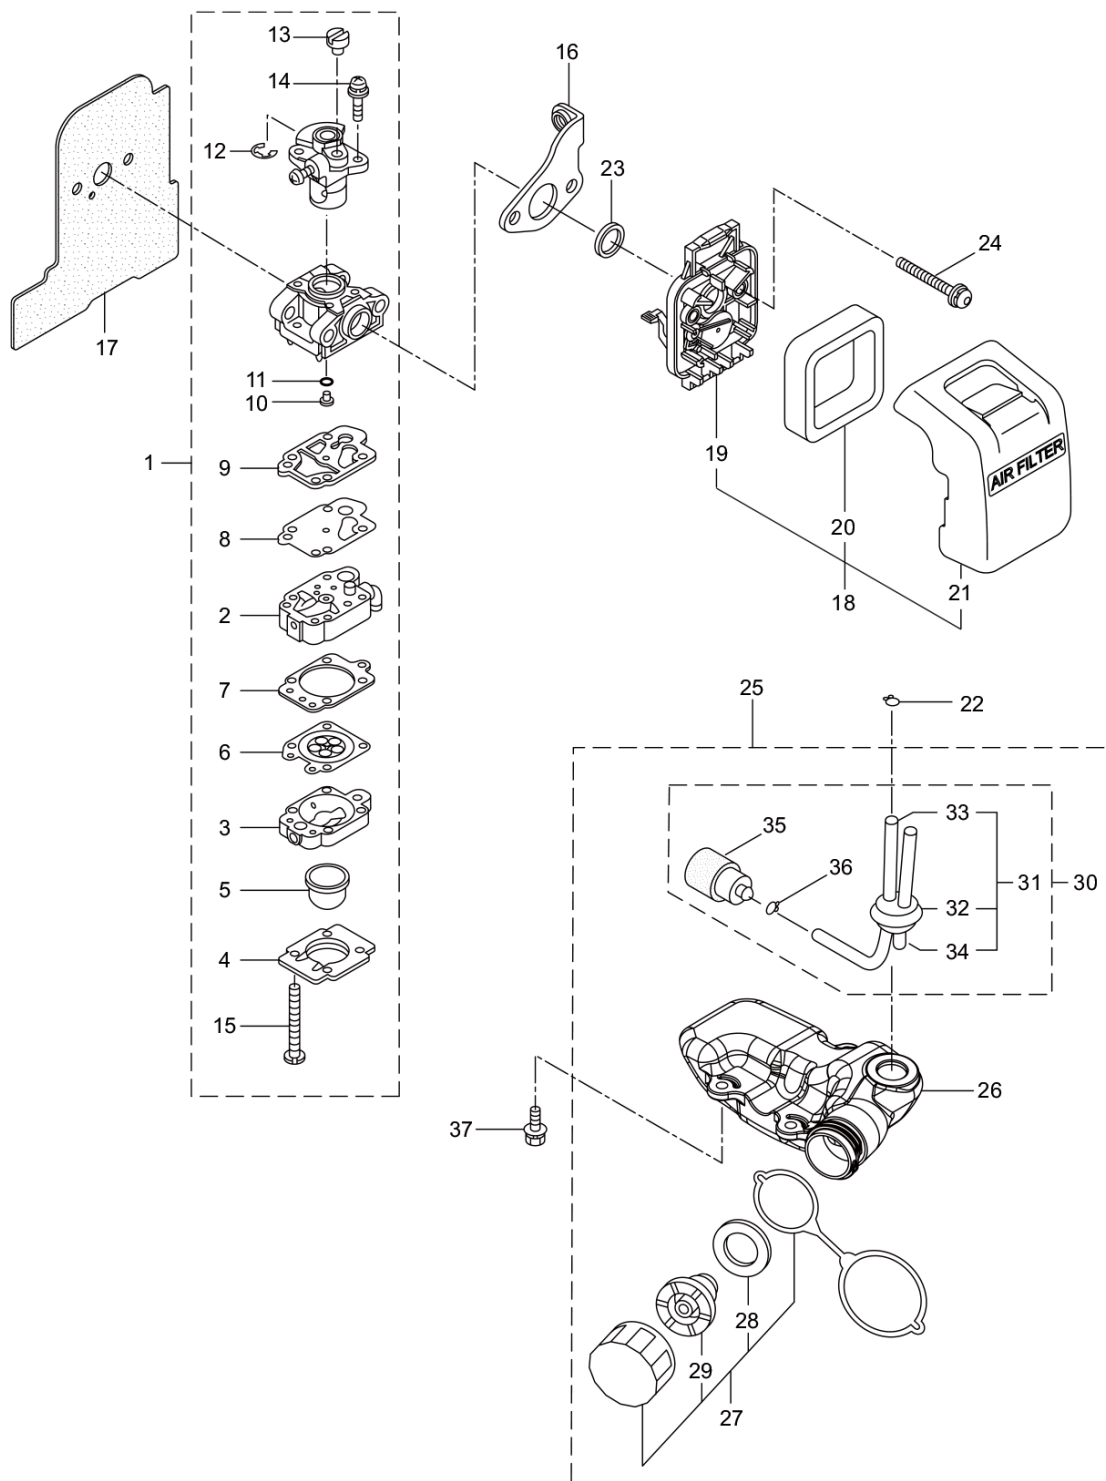

KJHTL750D
4. CARBURETOR, FUEL TANK

Status	Position	Parts Number	Parts Name	Unit Quantity	Lot Order Quantity	Remarks
	1	278297	CARBURETOR ASSY	1		Incl.2-15
	2	268499	CARBURETOR BODY	1		
	3	262991	PURGE BODY	1		
	4	262992	COVER	1		
	5	261874	PRIMER	1		
	6	283905	DIAPHRAGM METERRING	1		
	7	262993	GASKET	1		
	8	262994	DIAPHRAGM	1		
	9	282576	GASKET	1		
	10	289396	JET	1		
	11	261871	O-RING	1		
	12	261876	RING	1		
	13	261658	SWIVEL	1		
	14	264682	SCREW	2		
	15	262996	SCREW	4	5	
	16	268535	STAY	1		
	17	278750	GASKET	1		
	18	277935	AIR CLENAER ASSY	1		Incl.19-21
	19	265576	FILTER HOLDER	1		
	20	264695	FILTER	1		
	21	277554	AIR CLEANER COVER	1		
	22	261117	CLIP	1		
	23	268963	GASKET	1	5	19.4x14.8xt3.5
	24	280102	SCREW	2	5	M5x65
	25	278209	TANK ASSY	1		Incl.26-36
	26	277791	FUEL TANK	1		
	27	283438	TANK CAP ASSY	1		Incl.28,29
	28	283727	PACKING	1	5	
	29	283764	BREATHER ASSY	1		
	30	265752	FUEL PIPE ASSY	1		Incl.31-36
	31	264031	FUEL PIPE ASSY	1		Incl.32-34
	32	261115	GROMMET	1		
	33	261690	FUEL PIPE	1		160L
	34	263038	RETURN PIPE	1		3x6x85L
	35	277887	FILTER ASSY	1		
	36	261117	CLIP	1		
	37	269690	CAP SCREW	3	5	M5x18