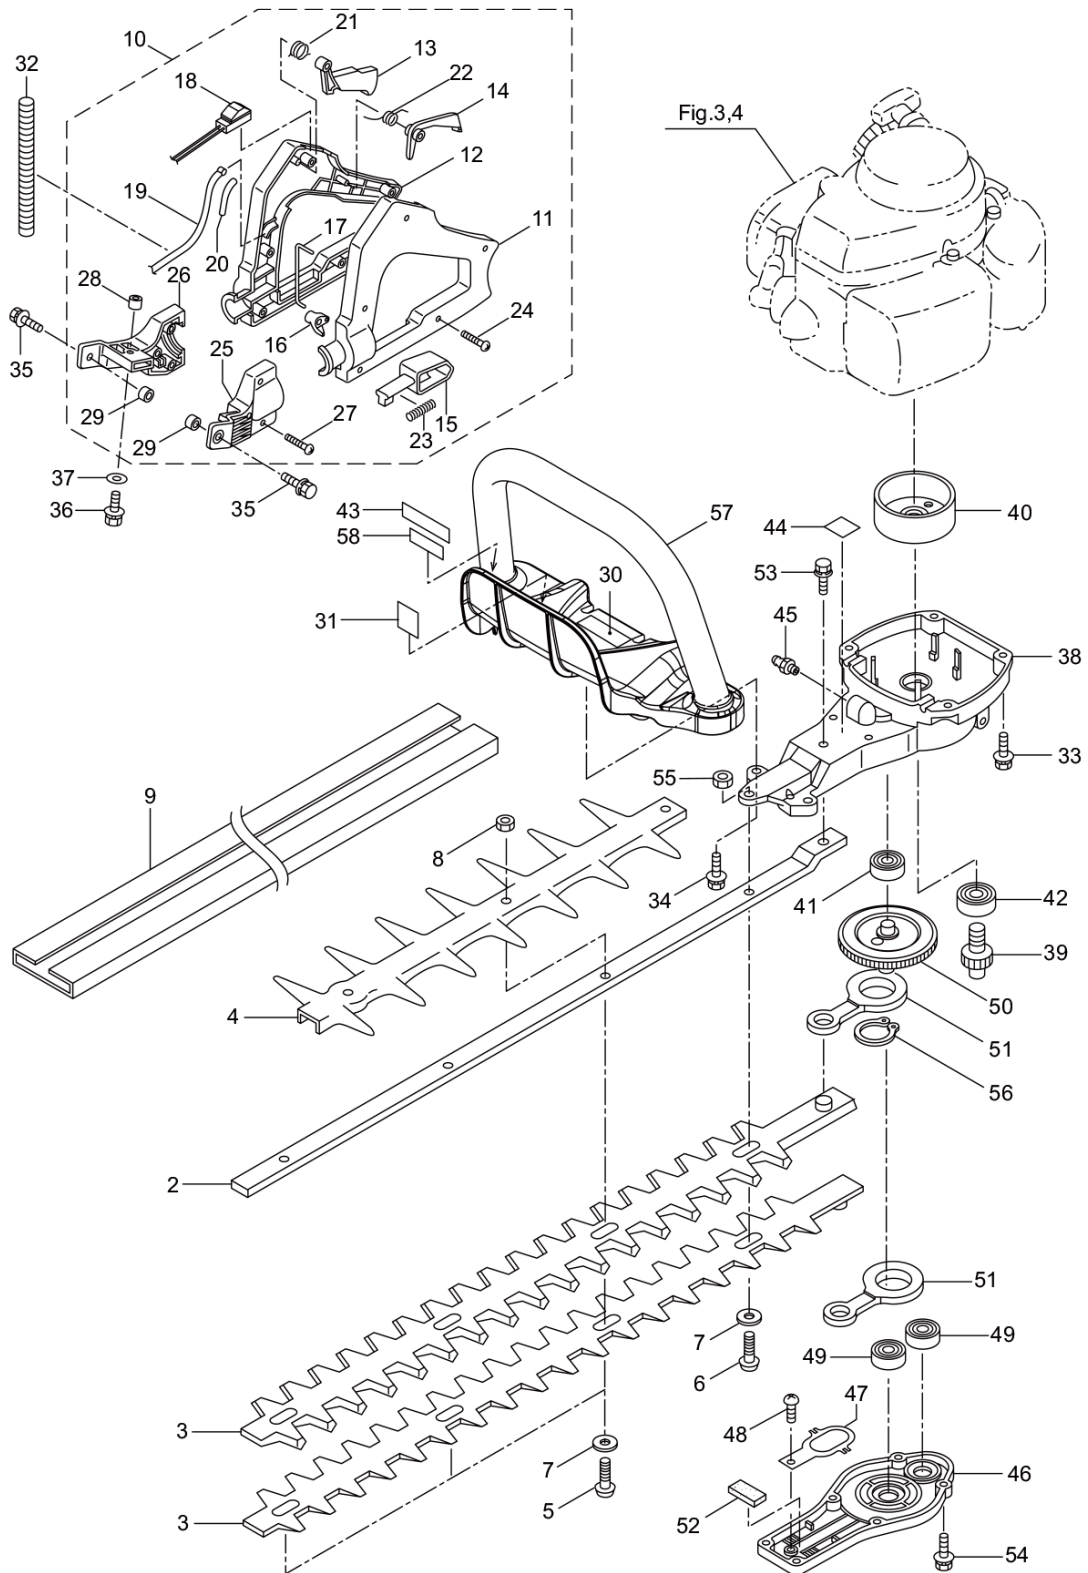

KJHTL750D
2. MAIN BODY

Status	Position	Parts Number	Parts Name	Unit Quantity	Lot Order Quantity		Remarks
	1	362459	KJHTL750D(FIABA)	1			
	2	276004	GUIDE PLATE	1			
	3	275789	BLADE	2			
	4	274877	BLADE GUARD W	1			
	5	991914	SCREW	4	10		
	6	271229	SCREW	1	5		
	7	991913	WASHER	5	10		
	8	991941	U-NUT	4	10		M6
	9	270071	BLADE COVER(DL)	1			
	10	271396	REAR HANDLE ASSY	1			Incl.11-29
	11	271278	REAR HANDLE L	1			
	12	271279	REAR HANDLE R	1			
	13	271280	THROTTLE LEVER	1			
	14	271281	STOP LEVER	1			
	15	271282	LOCK LEVER	1			
	16	271283	LEVER STOPPER	1			
	17	271284	ROD	1			
	18	271285	SWITCH	1			
	19	271398	CABLE COMP.	1			
	20	271287	SPACER	1			
	21	271288	SPRING	1			
	22	271289	SPRING	1			
	23	270400	SPRING	1			
	24	271276	SCREW	5	5		
	25	271274	HANDLE STAY L	1			
	26	271275	HANDLE STAY R	1			
	27	271276	SCREW	3	5		
	28	270424	SPACER	1			
	29	271277	SPACER	2			
	30	270566	LABEL	1			
	31	287394	LABEL	1			109dB
	32	271221	TUBE	1			
	33	271908	SCREW	4	5		
	34	277400	SCREW	2			
	35	271909	SCREW	2	5		
	36	271911	SCREW	1	5		
	37	270843	WASHER	1			25x6xt1.6
	38	271222	UPPER RECEIVER	1			
	39	271410	PINION	1			
	40	270021	CLUTCH DRUM	1			
	41	270423	BEARING 608ZZ	1			
	42	580767	BEARING 6001 2RS	1			#6001 2RS
	43	266959	LABEL	1			Caution
	44	266960	LABEL	1			
	45	991937	GREASE NIPPLE	1	10		M6
	46	271223	LOWER RECEIVER	1			
	47	271224	PLATE	1			
	48	991924	SCREW M3X5	1	5		M3x5
	49	270423	BEARING 608ZZ	2			
	50	270552	CRANK COMP	1			
	51	271225	ROD	2			
	52	271227	FELT	1			
	53	271895	SCREW	1	5		
	54	271910	SCREW	6	5		
	55	991941	U-NUT	1	10		M6
	56	580777	SNAP RING	1	5		#26
	57	247382	FRONT HANDLE ASSY	1			
	58	266957	LABEL	1			