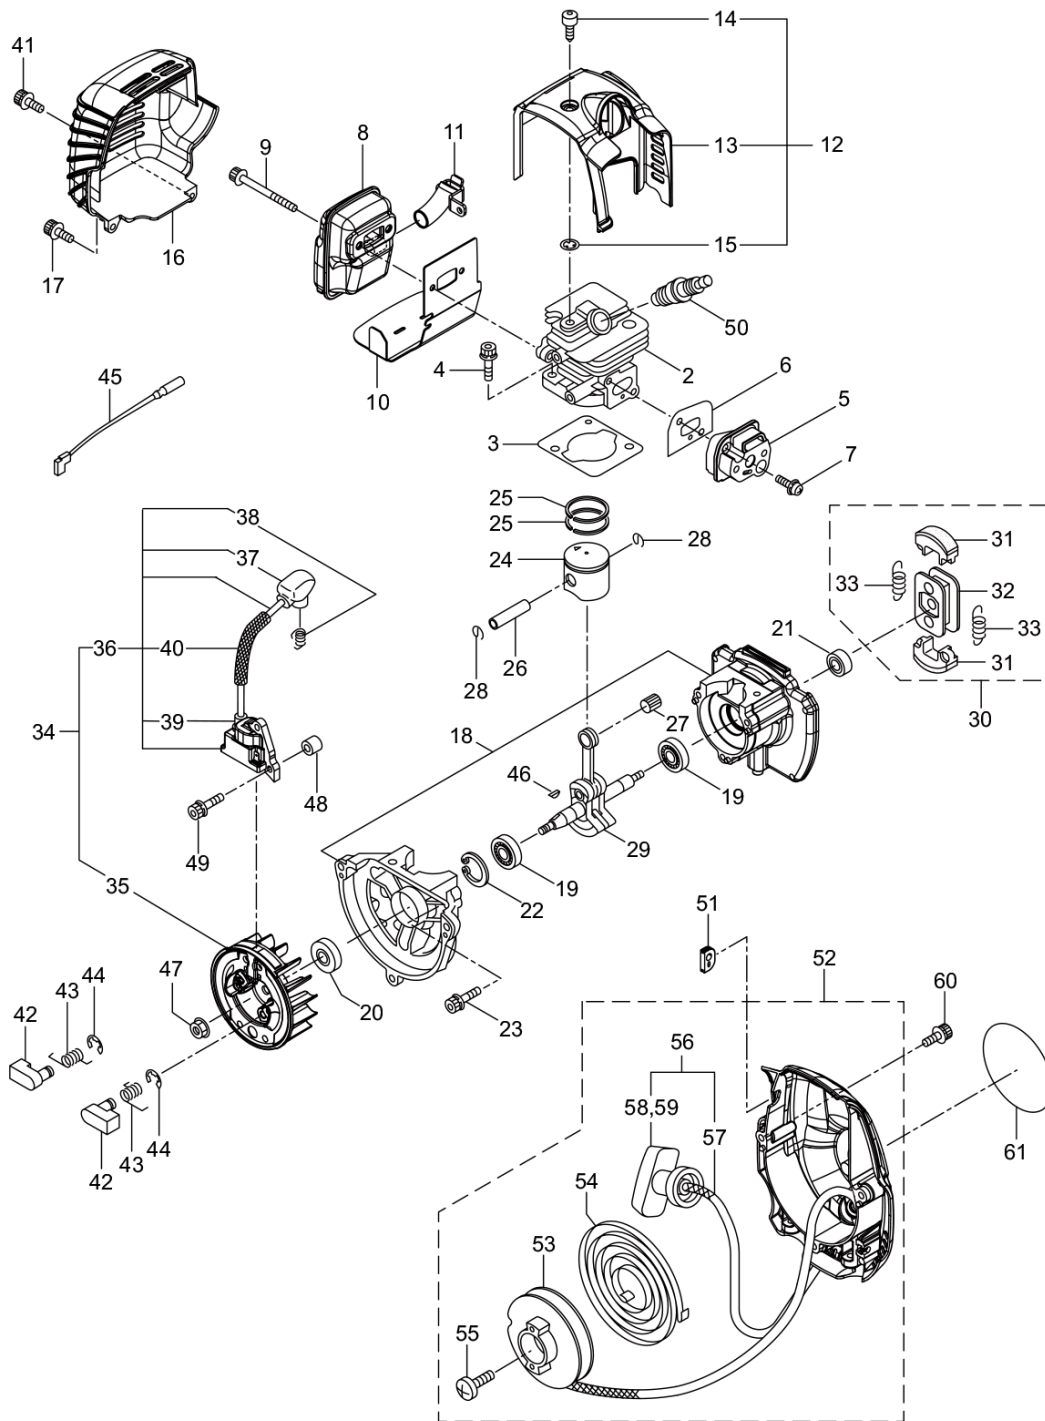

KJHTL750D
3. ENGINE

Status	Position	Parts Number	Parts Name	Unit Quantity	Lot Order Quantity	Remarks
	1	875300		1		HE232/15
	2	278641	CYLINDER	1		
	3	289643	GASKET	1		
	4	267290	CAP SCREW	2	5	M5x20
	5	272744	INSULATOR	1		New gasket required
	6	267049	GASKET	1	5	
	7	265924	CAP SCREW	2	5	M5x25
	8	278263	MUFFLER	1		
	9	266402	CAP SCREW	2	5	M5x55
	10	246971	GASKET	1		
	11	278264	TAIL PIPE	1		
	12	278288	CYLINDER COVER	1		Incl.13-15
	13	277793	CYLINDER COVER	1		
	14	286399	BOLT	1		M5
	15	286270	WASHER	1		M5
	16	278210	MUFFLER COVER	1		
	17	261607	CAP SCREW	1	10	M5x16
	18	278208	CRANK CASE	1		
	19	261181	BEARING 6000C3	2		#6000C3
	20	277906	OIL SEAL	1		
	21	277909	OIL SEAL	1		
	22	054676	RING SNAP	1	5	#26
	23	261246	CAP SCREW	3	10	M5x25
	24	272204	PISTON	1		
	25	264891	PISTON RING	2		(2)required
	26	261036	PISTON PIN	1		
	27	288520	NEEDLE BEARING	1		
	28	261576	CLIP PISTON	2		
	29	283155	CRANKSHAFT COMPLETE	1		
	30	246054	CLUTCH ASSY	1		Incl.31-33
×	31	246068		2		(2)required
×	32	246069		1		
×	33	246070	SPRING	2		(2)required
	34	278161	MAGNETO	1		Incl.35-40
	35	278176	ROTOR	1		
	36	278293	IGNITION COIL	1		Incl.37-40
	37	282292	PLUG CAP	1		
	38	261075	CONNECTOR	1		
	39	261072	CAP	1		
	40	280080	TUBE	1		
	41	267191	CAP SCREW	1	5	M5x16
	42	280936	RACHET	2		
	43	285552	SPRING	2		
	44	020299	E-RING #4	2	10	#4
	45	267492	LEAD	1		130L
	46	261076	WOODRUFF KEY 3X10	1	5	3x10
	47	261077	NUT	1	5	M6
	48	280381	SPACER	2	5	
	49	279850	SCREW	2	5	M4x25
	50	288264	SPARK PLUG	1		BPMR8Y
	51	278294	GROMMET	1		
	52	278207	STARTER ASSY	1		Incl.53-59
	53	278693	REEL	1		
	54	280931	SPIRAL SPRING	1		
	55	262922	SCREW	1	5	
	56	283291	ROPE ASSY	1		Incl.57-59
	57	283292	STARTER ROPE	1		
	58	261725	STARTER GRIP	1		
	59	283293	ROPE STOPPER	1		
	60	267290	CAP SCREW	3	5	M5x20
	61	246276		1