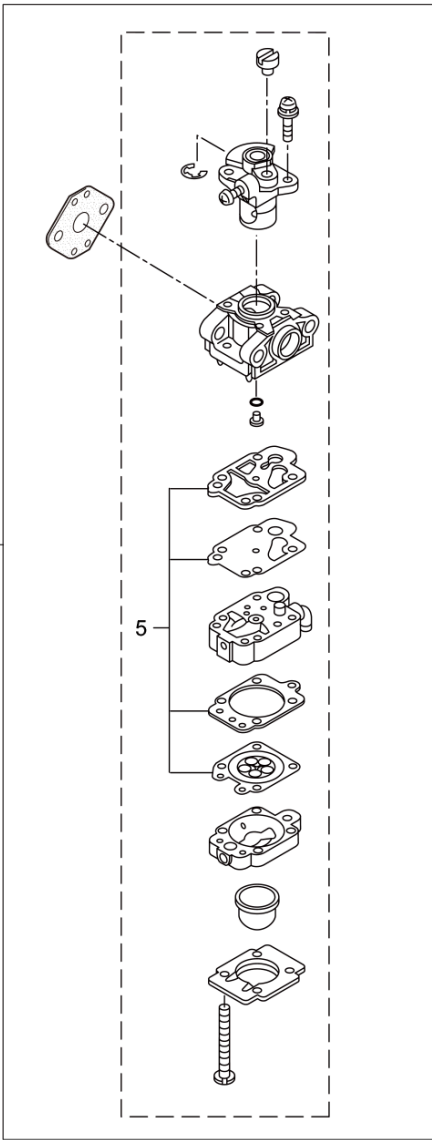

KJHTL750D
1. PARTS KIT

1

2

3

4

5

6